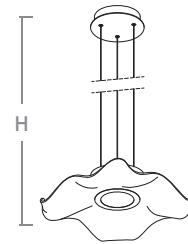

MEDUSA 20" LED Pendant
3-808-xx

oxygen

FIXTURE TYPE _____

LOCATION _____

PROJECT _____

DATE _____

-15 Black

-40 AGB

LIGHT SOURCE	(1) X 26W LED Array, Selectable Colr Temp, CRI 90
LUMINAIRE POWER	TBD Input Power
RATED LIFE	50000 hr RL
OPTIONAL COLOR TEMPERATURES	Selectable (CCT) 3000/3500/4000K
LUMEN OUTPUT	TBD
INPUT VOLTAGE	120V
DRIVER OUTPUT	TBD
DIMMING	TRIAC and ELV dimming at 120V AC
CONSTRUCTION	Cold Rolled Steel Housing
DIFFUSER	- Clear Moire Acrylic
FINISHES	-15 BK, -40 AGB
MOUNTING	4" Octagonal J-Box
STANDARDS	ETL Listed, Conforms to UL STD 1598, Certified CAN/CSA STD C22.2 No 250.0.

W

H

DIMENSIONS

W: 20"
H: Adjustable

Order example for standard fixture:
3-808-15 (x-xxx: LED Sequence # / -xx: Finish)